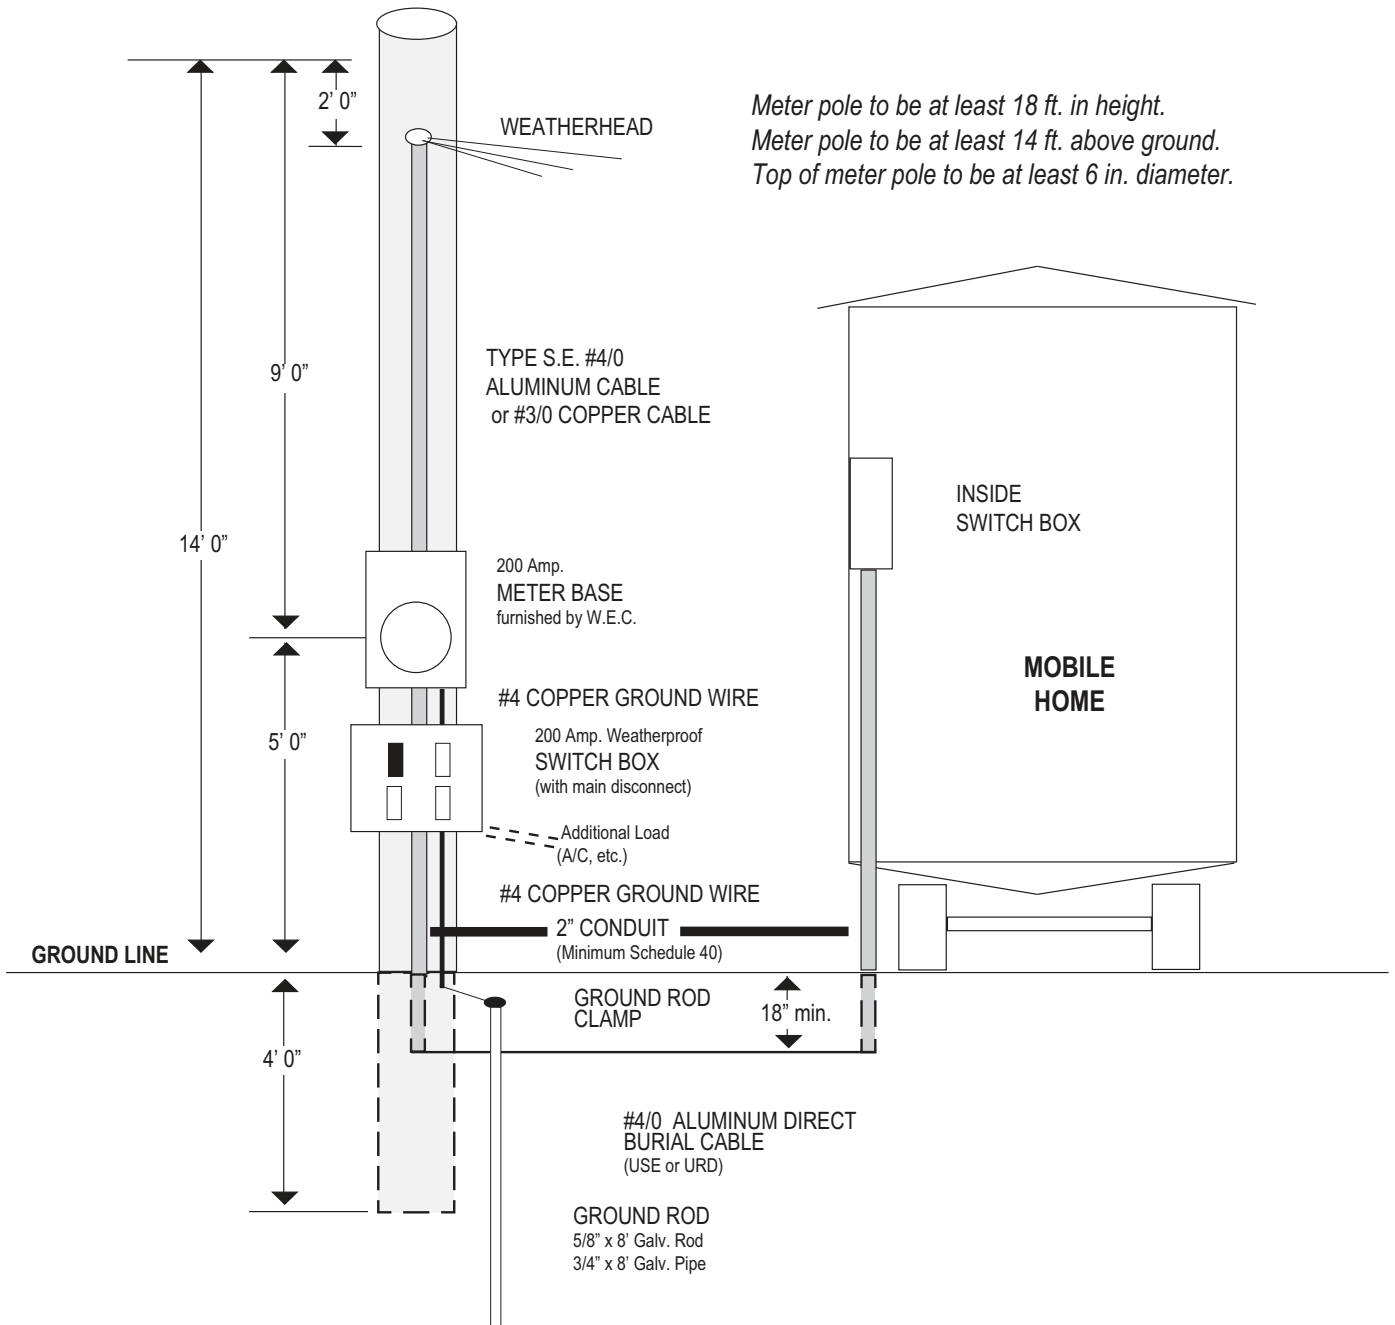

WIREFRASS

ELECTRIC COOPERATIVE

A PowerSouth Energy Cooperative

www.wiregrass.coop

Service Equipped for

Manufactured Home

All meter poles required to have switch box on pole.

NOTE: Mobile units will be required to have a main disconnect installed on service pole.