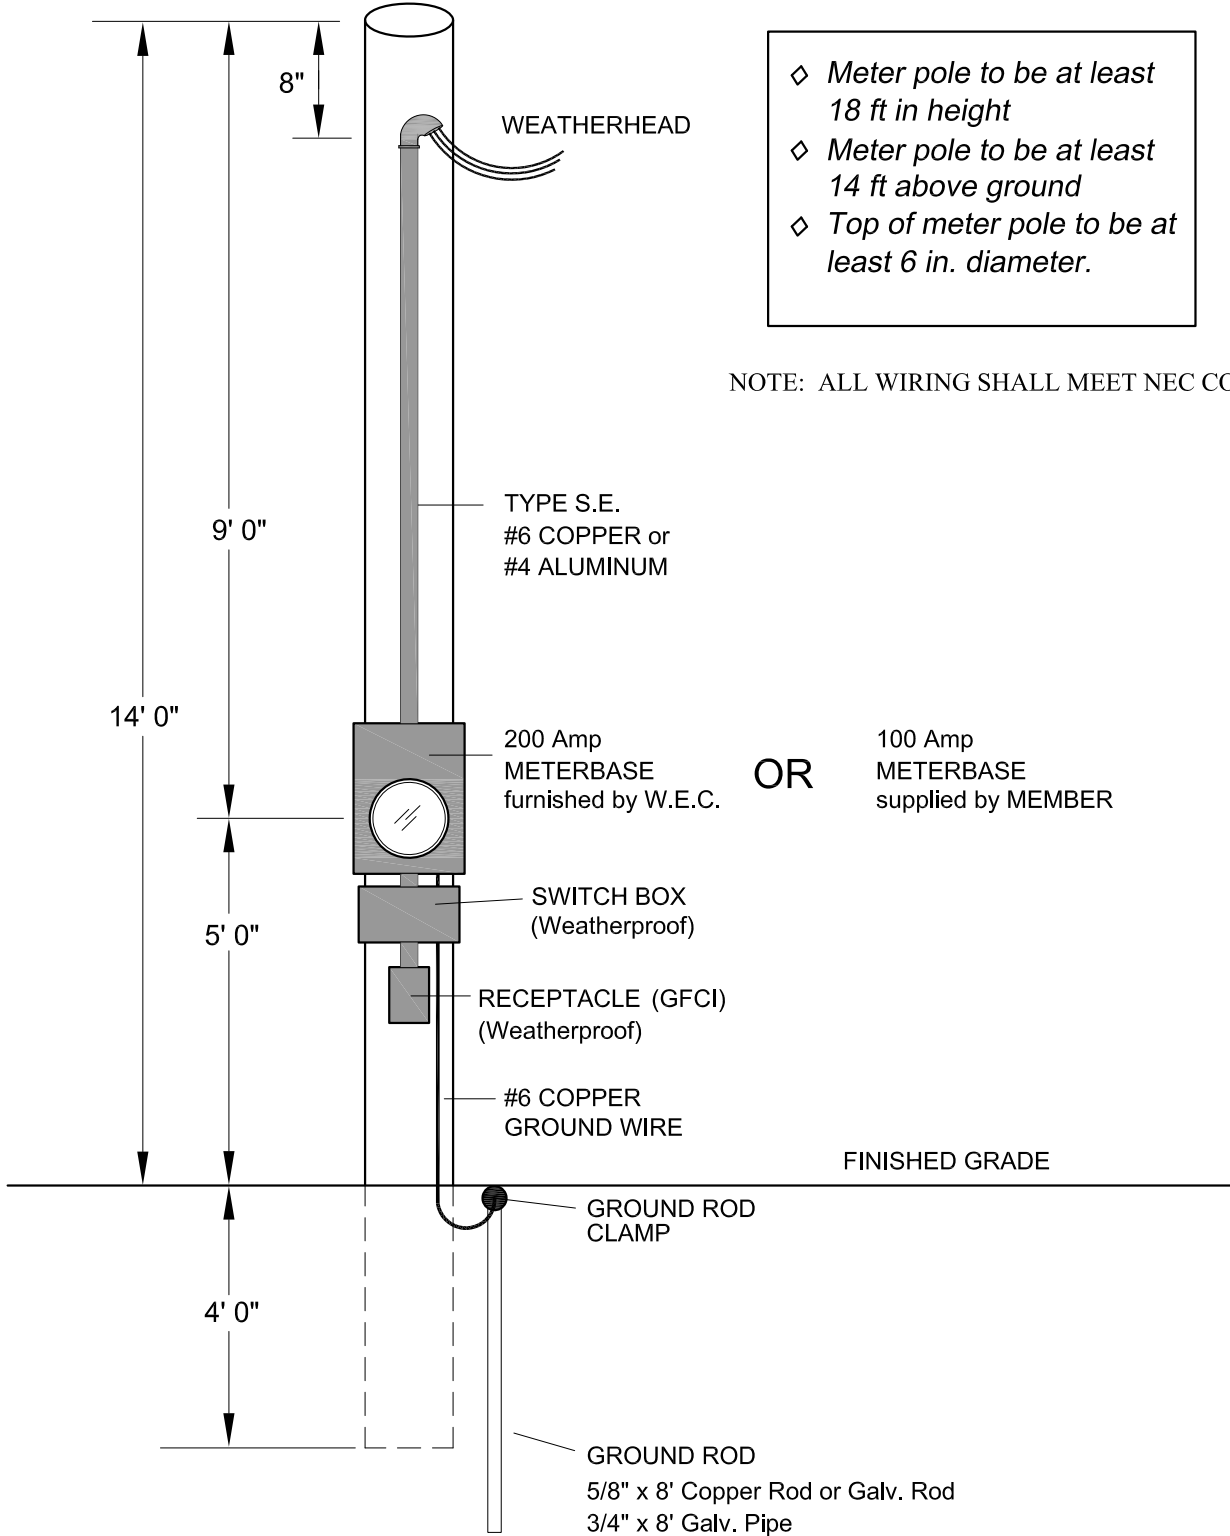

Service Equipped for Temporary Service

08/20/2021

- ◇ Meter pole to be at least 18 ft in height
- ◇ Meter pole to be at least 14 ft above ground
- ◇ Top of meter pole to be at least 6 in. diameter.

NOTE: ALL WIRING SHALL MEET NEC CODE